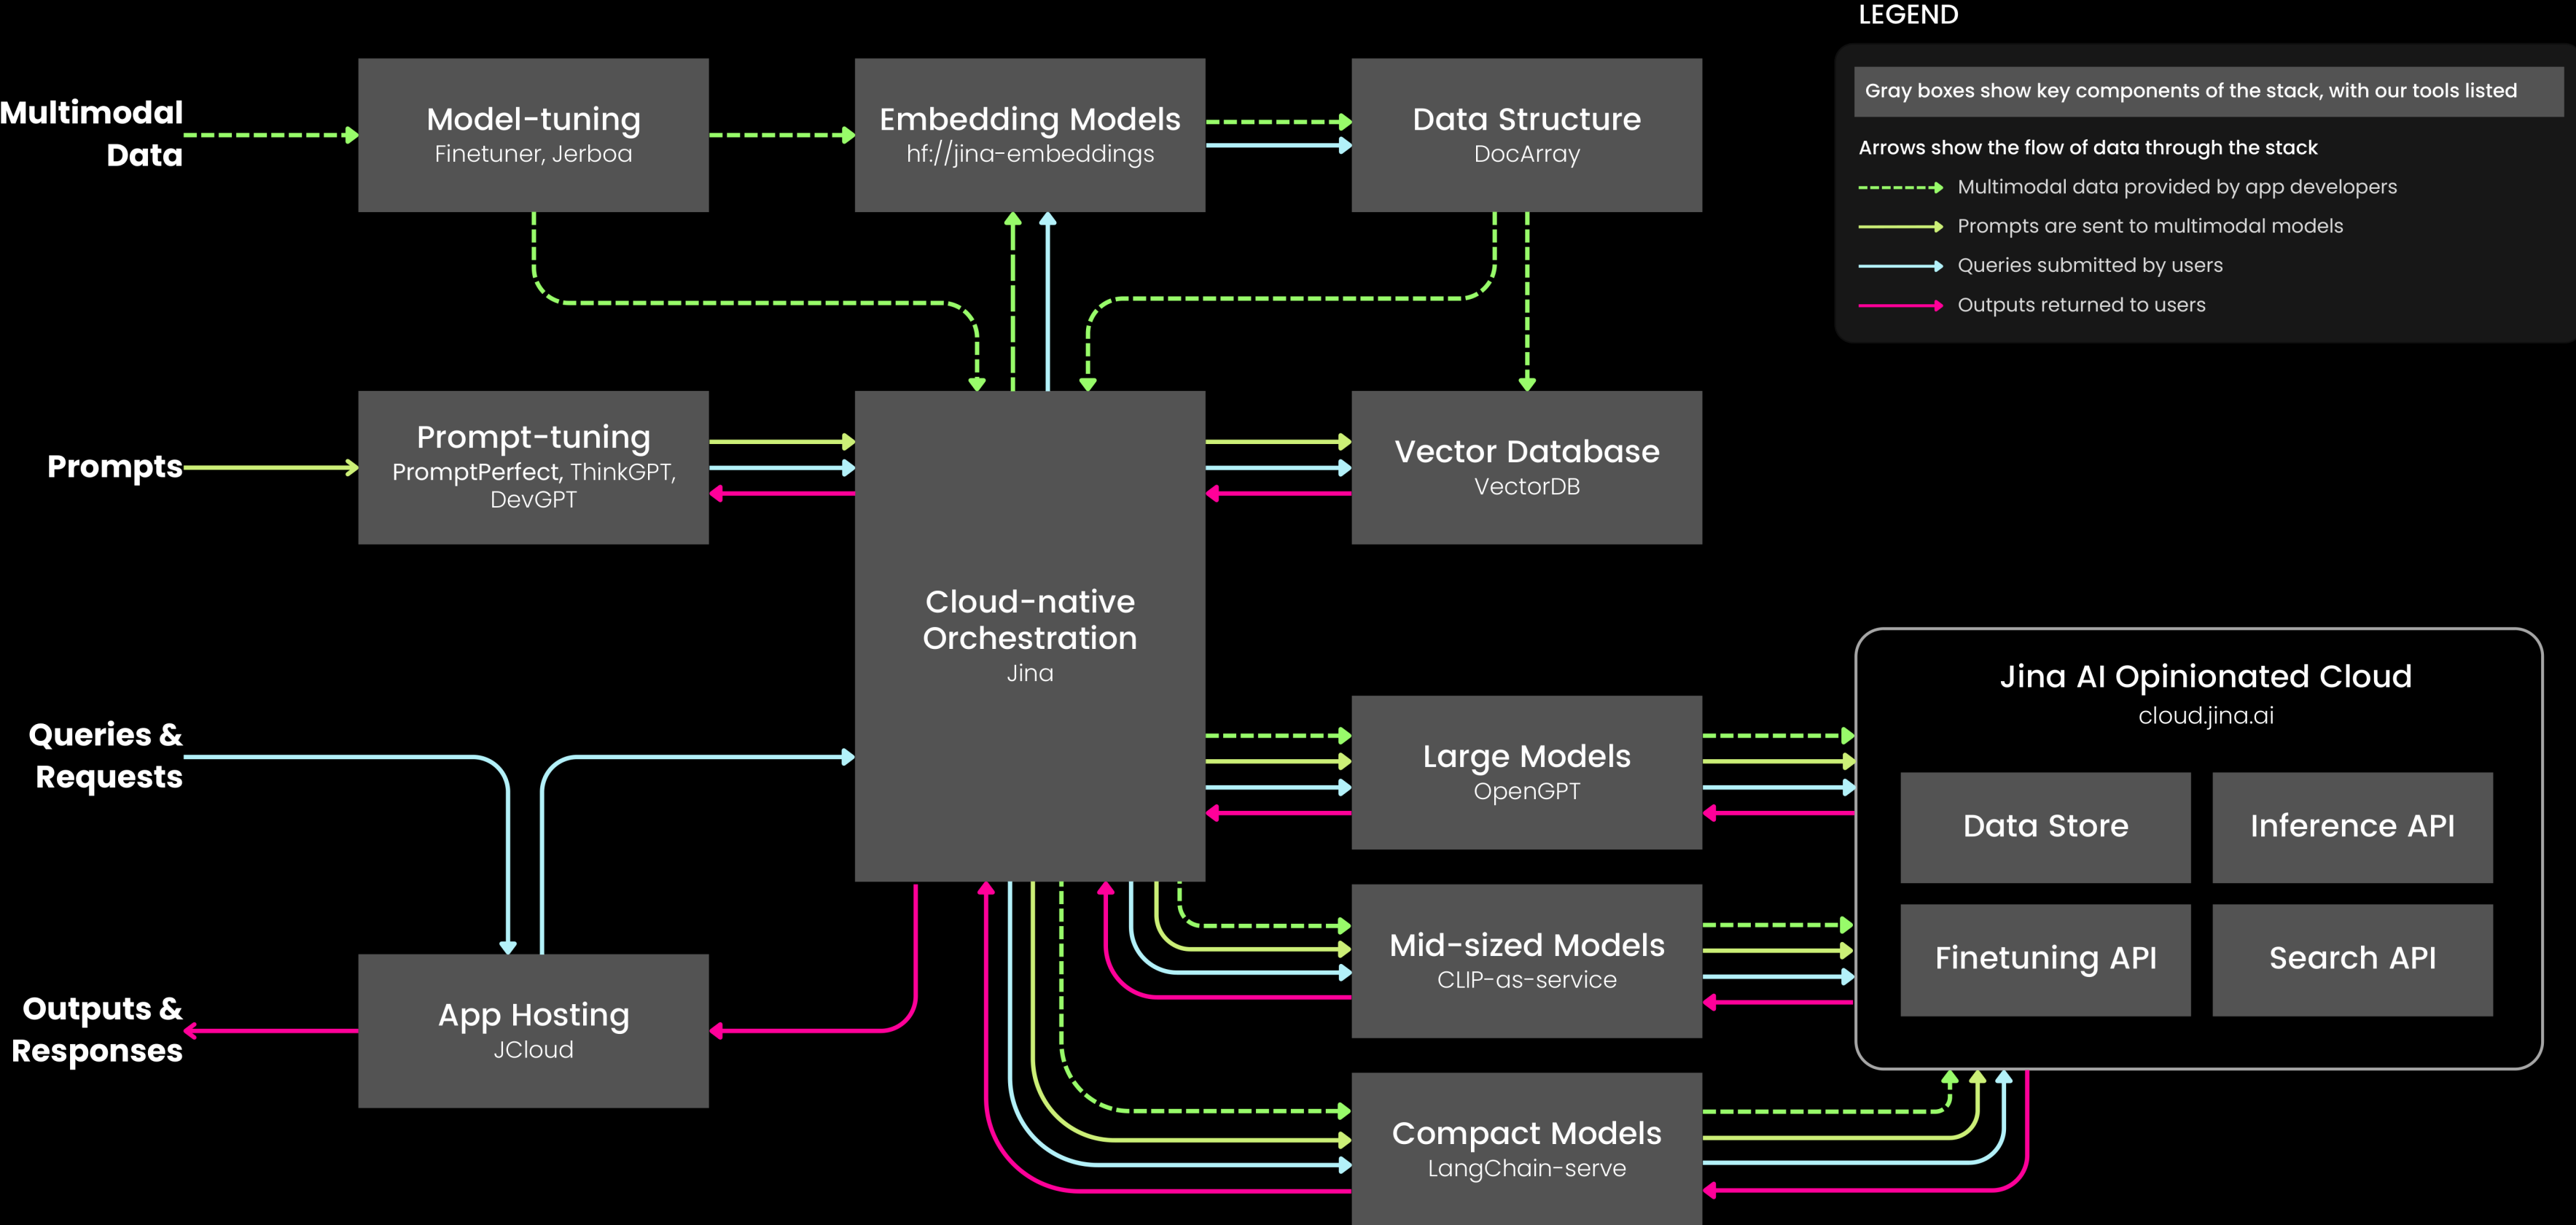

Jina AI Multimodal Stack

LEGEND

- Gray boxes show key components of the stack, with our tools listed
- Arrows show the flow of data through the stack
- Multimodal data provided by app developers
- Prompts are sent to multimodal models
- Queries submitted by users
- Outputs returned to users